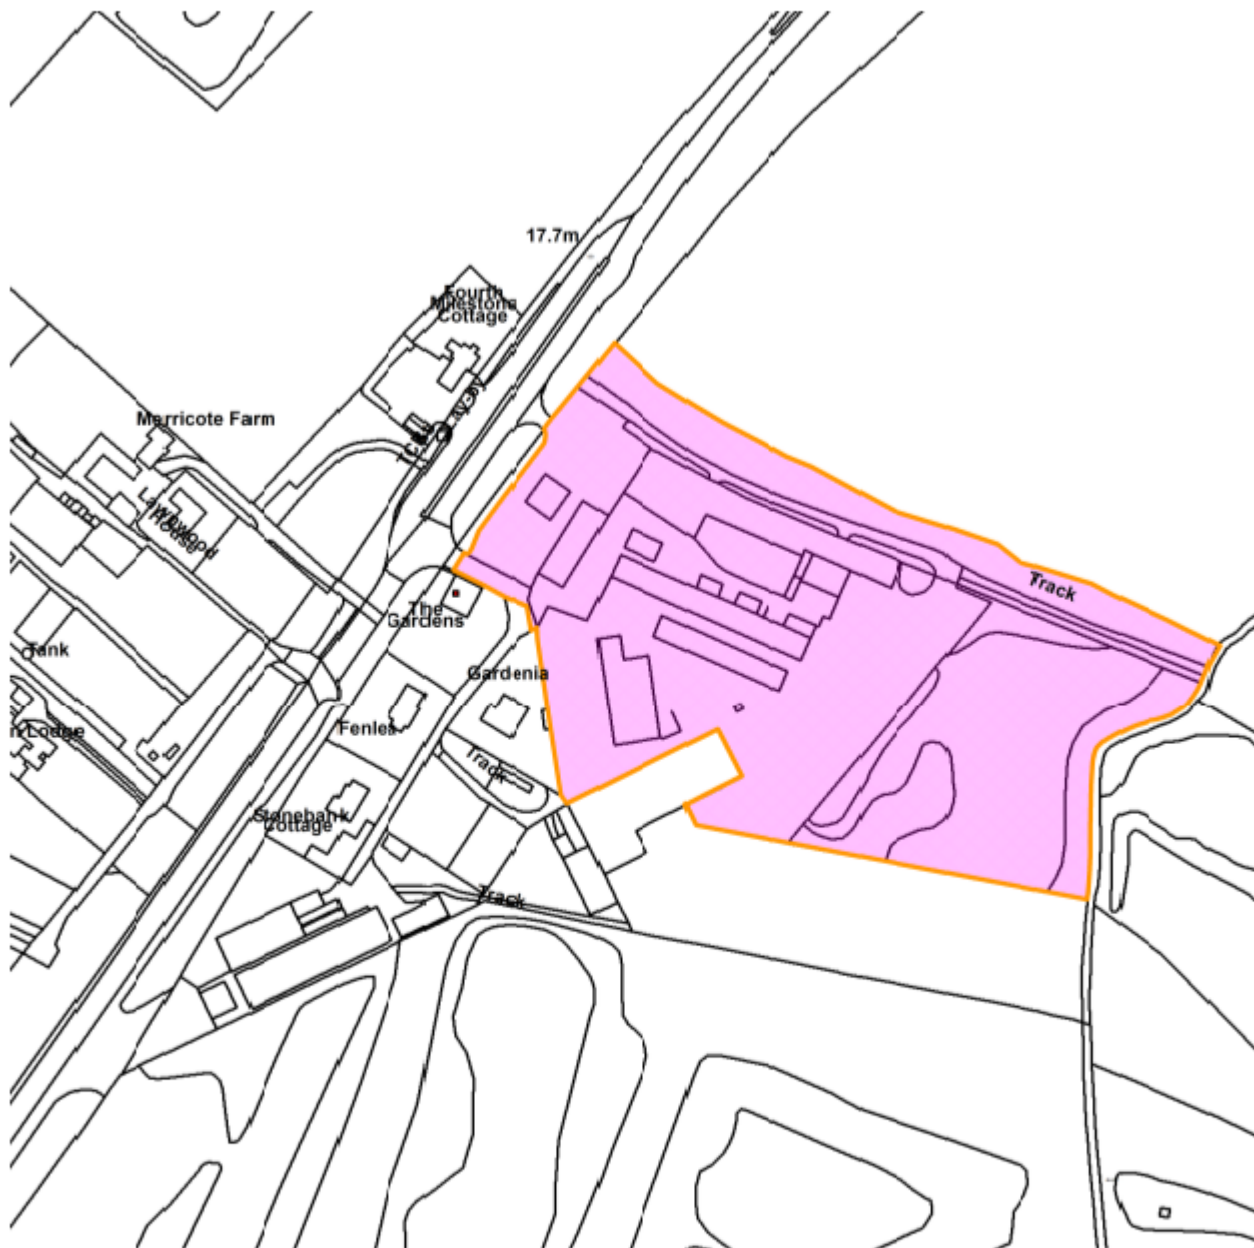

18/01128/FULM

The Gardens, Malton Road, Stockton On The Forest

Scale : 1:2863

Reproduced from the Ordnance Survey map with the permission of the Controller of Her Majesty's Stationery Office © Crown Copyright 2000.

Unauthorised reproduction infringes Crown Copyright and may lead to prosecution or civil proceedings.

Produced using ESRI (UK)'s MapExplorer 2.0 - <http://www.esriuk.com>

Organisation	City of York Council
Department	Economy & Place
Comments	Site Location Plan
Date	08 October 2019
SLA Number	